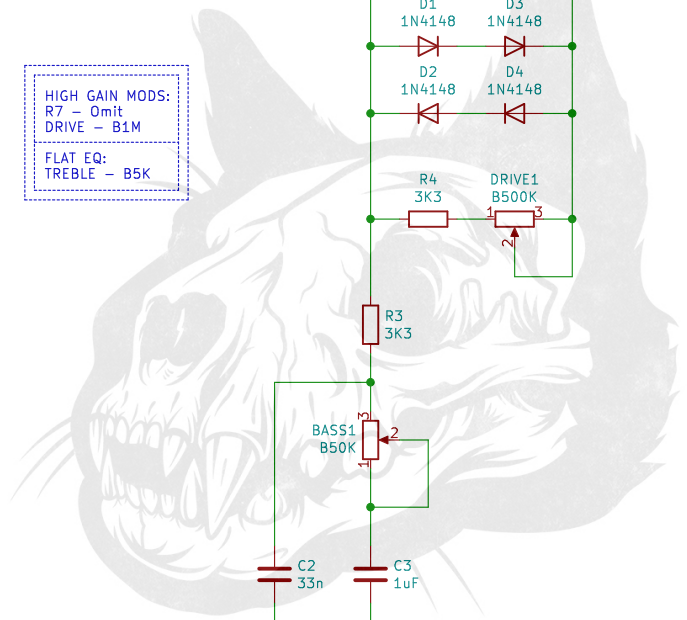

HIGH GAIN MODS:
R7 - Omit
DRIVE - B1M

FLAT EQ:
TREBLE - B5K

WWW.FIVE-CATS-PEDALS.CO.UK

Five-Cats-Pedals.co.uk	
Sheet: /	
File: SRV-Overdrive.sch	
Title: SRV-Overdrive	
Size: A4	Date: 2021-08-06
KiCad E.D.A. kicad (5.1.8)-1	Rev: 1.0
	Id: 1/1